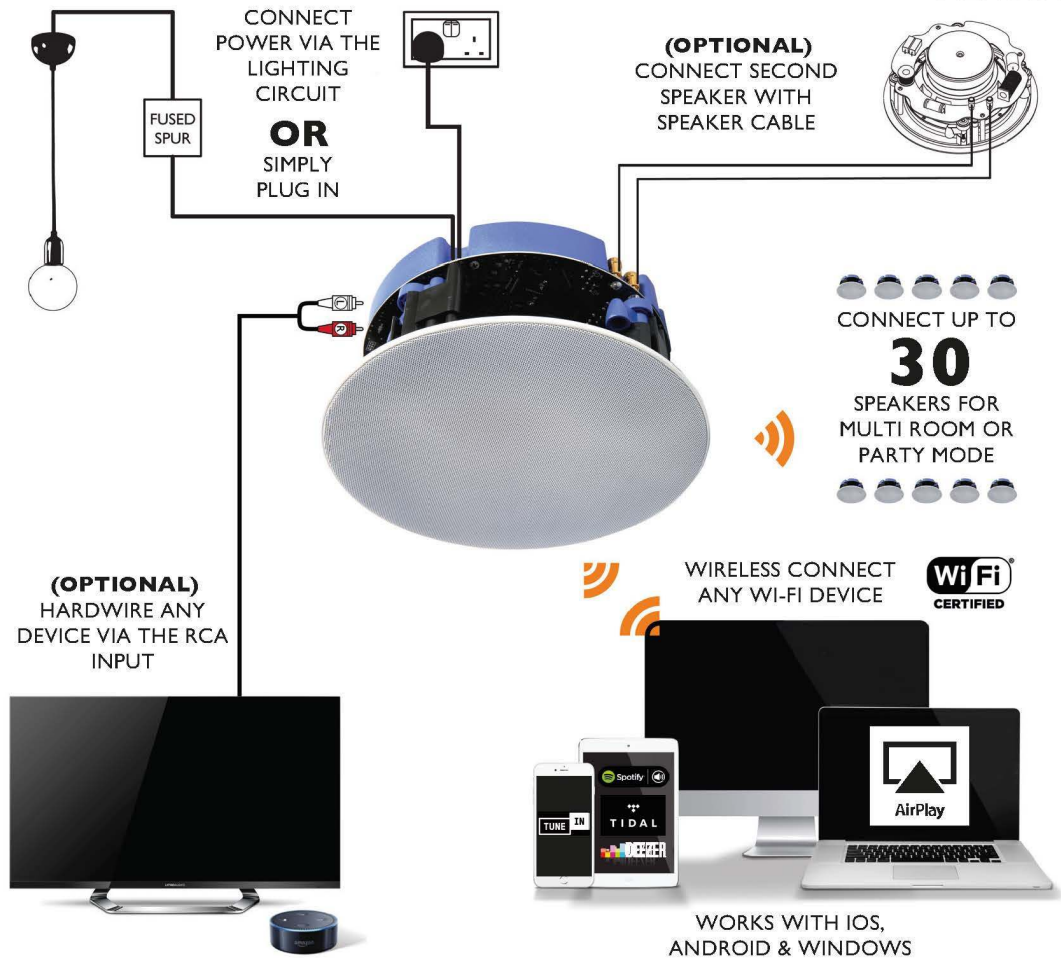

LITHEAUDIO 

ALL-IN-ONE MULTI-ROOM
WI-FI CEILING SPEAKER

WWW.SMARTHOMEGCC.COM

LITHEAUDIO

ALL-IN-ONE WI-FI CEILING SPEAKER

With 60W RMS amplifier and Wi-Fi built in to the Lithe Audio ceiling speaker you can seamlessly stream high quality audio from any audio service to a single, a selection or up to 30 speaker at once for a full multi-room audio experience.

FEATURES INCLUDE:

- All-in-one solution - Amplifier & Wi-Fi all built in, just add power
- Multi-room audio with Spotify, Tidal, Deezer, Tune In radio, Nas drive and Aux In
- Connect up to 30 master speakers
- Built in AirPlay and DLNA
- Power via the lighting circuit or simply plug in
- No speaker cables in the walls
- High quality audio with pin sharp clarity

IDEAL FOR:

- Kitchens
- Bathrooms
- Bedrooms
- Garden rooms
- Loft conversions
- Extensions
- Offices
- Restaurants
- Shops

PRODUCT SPECIFICATION:

- RMS Power: 60W RMS (2x30W)
- Impedance: 8 Ohms
- Additional passive speaker output
- Woofer: 6.5" Kevlar Woven Cone
- Tweeter: 0.75" Titanium Cone
- Frequency Response: 65Hz – 20kHz
- Power Supply: DC24V / 2.5A
- Dimensions (W x D) 230 x 100mm
- Speaker hole cut out: 210mm

CONNECTIVITY:

- WiFi 2.4Ghz
- AirPlay
- Spotify Connect
- DLNA
- UPnP - Network
- Line In (RCA)

SCAN TO DOWNLOAD THE APP

Download on the App Store

GET IT ON Google Play

LITHEAUDIO

MULTI-ROOM AUDIO: