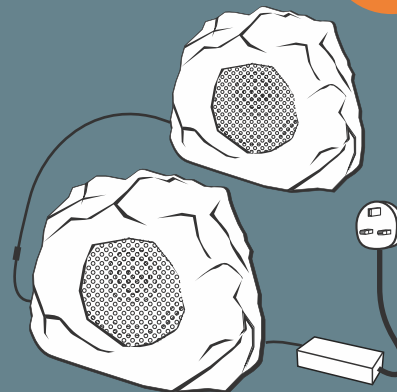

WHATS IN THE BOX

Every thing you need is in the box, simply connect your speakers to mains power, position them accordingly, pair any phone or tablet via Bluetooth and stream your music.

SINGLE GARDEN SPEAKER

- 1x Rock speaker with built in Amplifier and Bluetooth
- 5M of low voltage power cable
- Outdoor transformer with plug

Product code - 01620

IDEAL FOR SEATING AREAS

PAIR OF GARDEN SPEAKERS

- 1x Rock speaker with built in Amplifier and Bluetooth
- 1x Passive Rock Speaker
- 10M outdoor speaker cable
- Weather-proof cable connectors
- 5M of low voltage power cable
- Outdoor transformer with plug

Product code - 01622

IDEAL FOR LARGER GARDENS

EXTENSION CABLES FOR THE PERFECT SPEAKER PLACEMENT

- 10M Speaker cable extension lead with connectors - 01643
- 5M Low voltage power extension lead with connectors - 01640

PLUG & PLAY

ALL-IN-ONE BLUETOOTH GARDEN SPEAKER

PLACE IT. PLUG IT. ROCK IT.

ALL IN ONE SOLUTION

PLUG IT, SYNC IT, PLAY IT, SIMPLE AUDIO SOLUTION

SEAMLESS DESIGN

ROCK SHAPED DESIGN BLENDS PERFECTLY WITH YOUR GARDEN