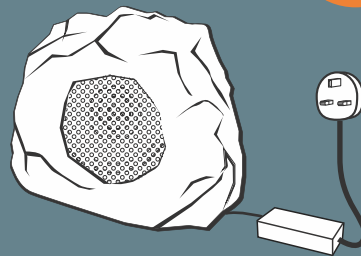

WHATS IN THE BOX

Every thing you need is in the box, simply connect your speakers to mains power, position them accordingly, pair any phone or tablet via Bluetooth and stream your music.

SINGLE GARDEN SPEAKER

- 1x Rock speaker with built in Amplifier and Bluetooth
- 5M of low voltage power cable
- Outdoor transformer with plug

Product code - 01620

IDEAL FOR SEATING AREAS

PAIR OF GARDEN SPEAKERS

- 1x Rock speaker with built in Amplifier and Bluetooth
- 1x Passive Rock Speaker
- 10M outdoor speaker cable
- Weather-proof cable connectors
- 5M of low voltage power cable
- Outdoor transformer with plug

Product code - 01622

IDEAL FOR LARGER GARDENS

EXTENSION CABLES FOR THE PERFECT SPEAKER PLACEMENT

- 10M Speaker cable extension lead with connectors - 01643
- 5M Low voltage power extension lead with connectors - 01640