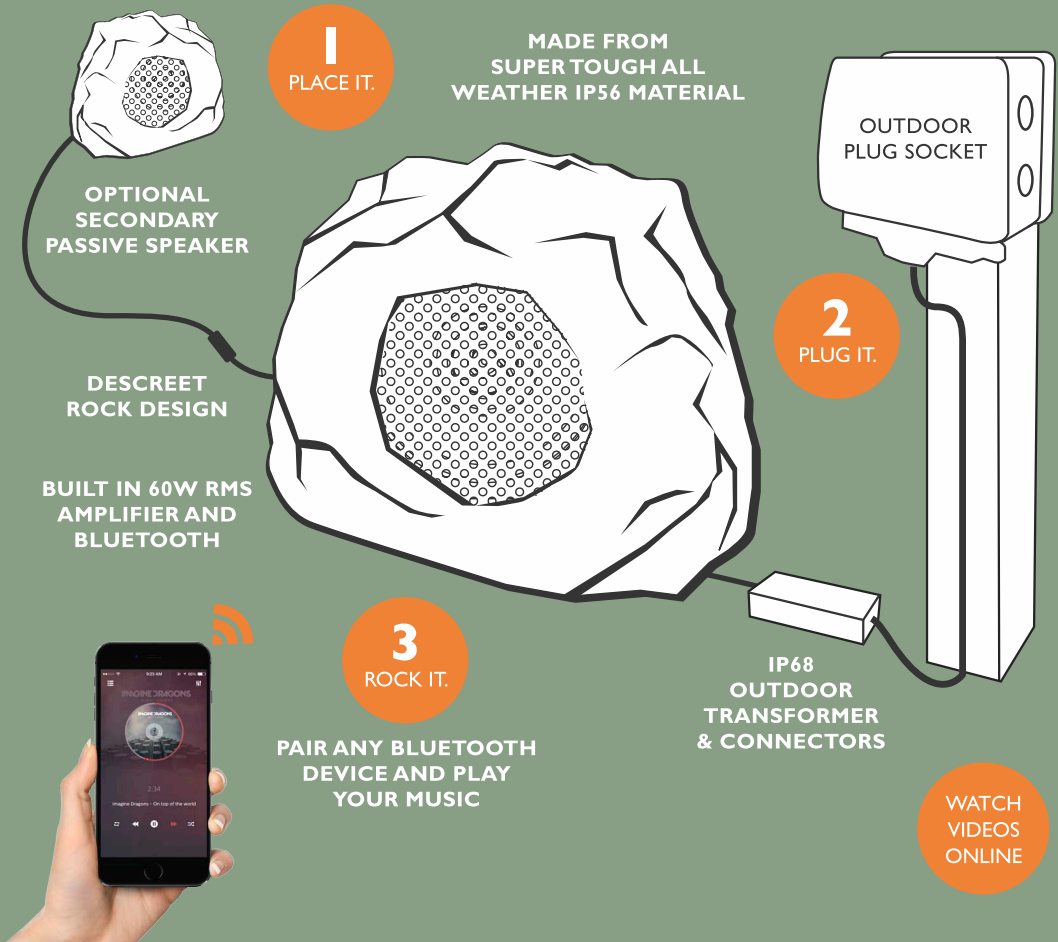

WHATS IN THE BOX

Every thing you need is in the box, simply connect your speakers to mains power, position them accordingly, pair any phone or tablet via Bluetooth and stream your music.

SINGLE GARDEN SPEAKER

WWW.SMARTHOMEGCC.COM

TEL: +974 77 88 1342 EMAIL: INFO@SMARTHOMEGCC.COM

ALL-IN-ONE BLUETOOTH GARDEN SPEAKER

This unique rock speaker is perfect for entertaining outdoors. Combining high quality audio with exceptional design, this is the must have outdoor speaker solution for the summer. Just power up, connect your device, and let the good times rock.

PLACE IT. PLUG IT. ROCK IT.™

CEDIA
MEMBER

FEATURES INCLUDE:

- All-in-one solution - Amplifier & Bluetooth all built in, just plug in and rock out
- Powered using an outdoor plug socket
- High quality audio with pin sharp clarity
- Stream music from any Bluetooth device
- IP68 outdoor transformer unit
- Weather-proof IP56 fibreglass housing
- Works in -20°C to 85°C temperatures
- Pairs up to any Bluetooth enabled device
- Discreet rock design
- Easy installation and setup
- 5M Low voltage cable in box
- 10M extension cables available for flexible positioning
- Rock size: 320x320x270mm
- Rock Weight: 6.8Kg