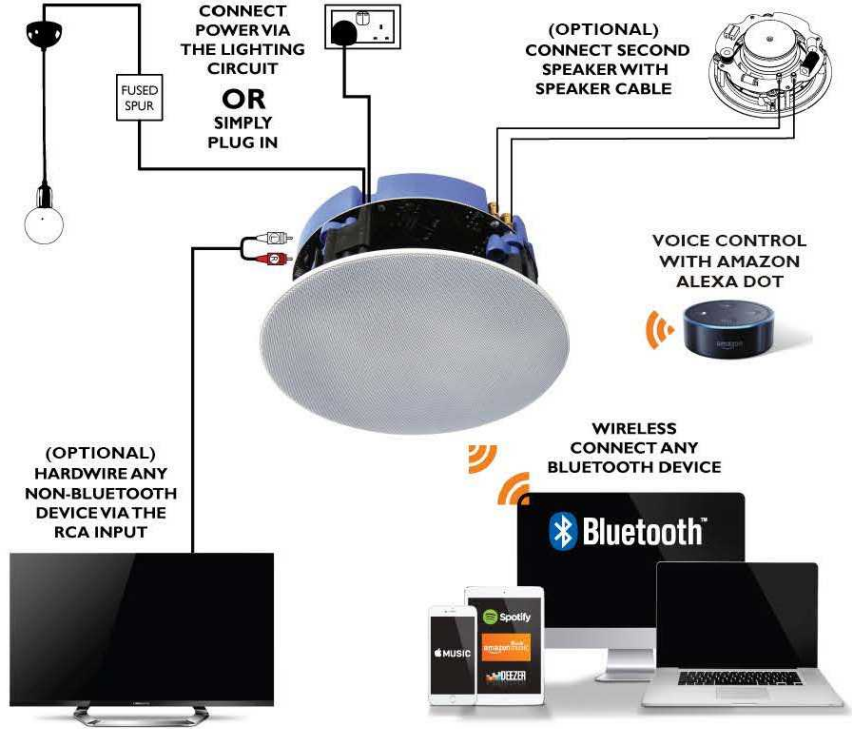

LITHEAUDIO

ALL-IN-ONE BLUETOOTH CEILING SPEAKERS

Seamlessly integrate audio in to any room with our innovative Lithe Audio Wireless Bluetooth Ceiling Speaker. Designed to enable high quality audio streaming from any Bluetooth-enabled device, this ceiling speaker combines amplifier, receivers and audio in a single, compact and easy to install unit.

ALL IN ONE SOLUTION SIMPLY

POWER IT. SYNC IT. PLAY IT.™

STANDARD & IP44 RATED BATHROOM MODELS AVAILABLE

FEATURES INCLUDE:

- All-in-one solution - Amplifier & Bluetooth all built in, just add power
- Any electrician can install in 30 minutes
- Power via the lighting circuit or simply plug in
- No speaker cables in the walls
- Bathroom IP44 model available
- Stereo or Mono selector
- High quality audio with pin sharp clarity
- Amazon Echo compatible for voice control

OUT AND PAN MOTORISED TV MOUNT

- With flexible viewing angles, this TV mount extends 30cm from the wall and can swivel/pan right or left 30° with the touch of a remote
- Holds up to 60inch flat and curved TV's
- Perfect for lounges, bedrooms where you may have more than one viewing position to set up, or have the TV positioned above or by a fireplace.

FLIP DOWN MOTORISED CEILING TV MOUNT

- The flip down mount will mount to the ceiling and flip down 75°, saving space and giving enhanced viewing flexibility
- Holds up to 55inch TV's, with wide range of VESA standards catered for
- Ability to use this with any TV remote
- Perfect for sloped ceilings and bedrooms.